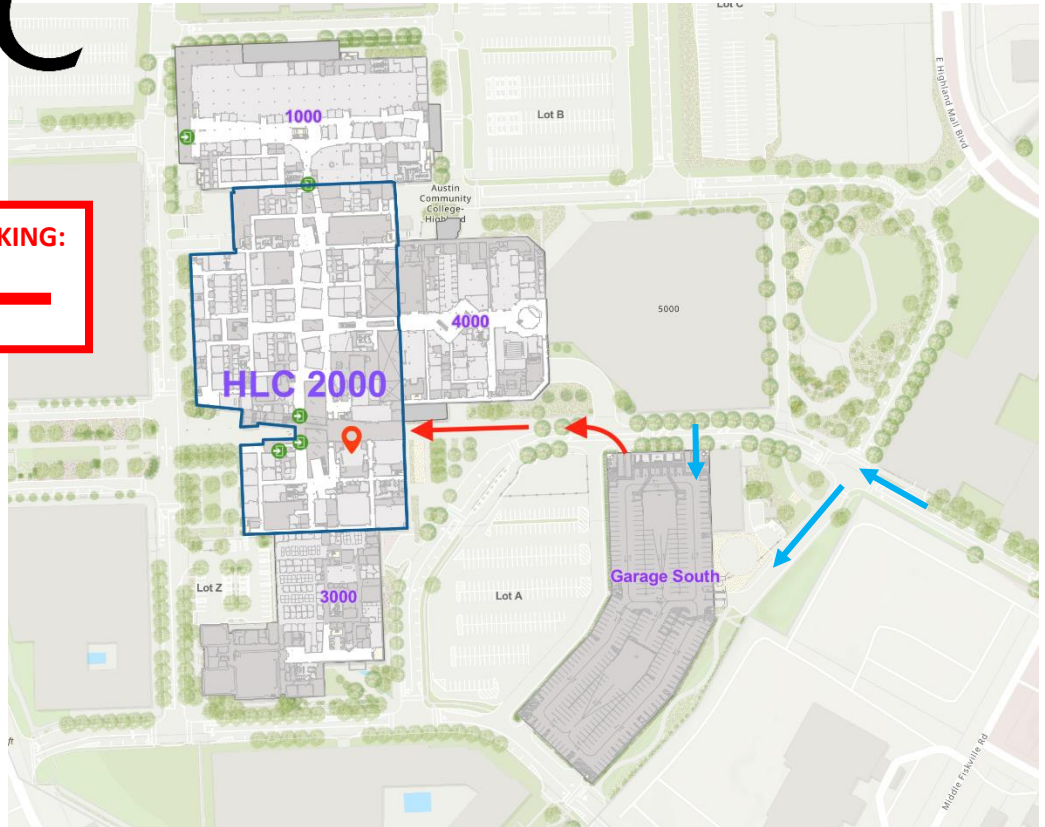

# ACC Highland Recital Hall Directions & Parking

for Sept. 11, 2024, Master Class event  
Presented in partnership with:

## ACC Highland Recital Hall Directions & Parking:

- ♪ ACC Highland Campus is located at:  
**6101 Highland Campus Dr, Austin, TX 78752**
- ♪ Park in the ACC Highland Garage South on WILHELMINA DELCO DR (see map below)
- ♪ On foot, exit garage at the NORTH entrance and proceed WEST toward the breezeway connecting Building 2000
- ♪ Cross the foot bridge and proceed to the public entrance doors on the LEFT
- ♪ Look for signs for Recital Hall / Performance Hall