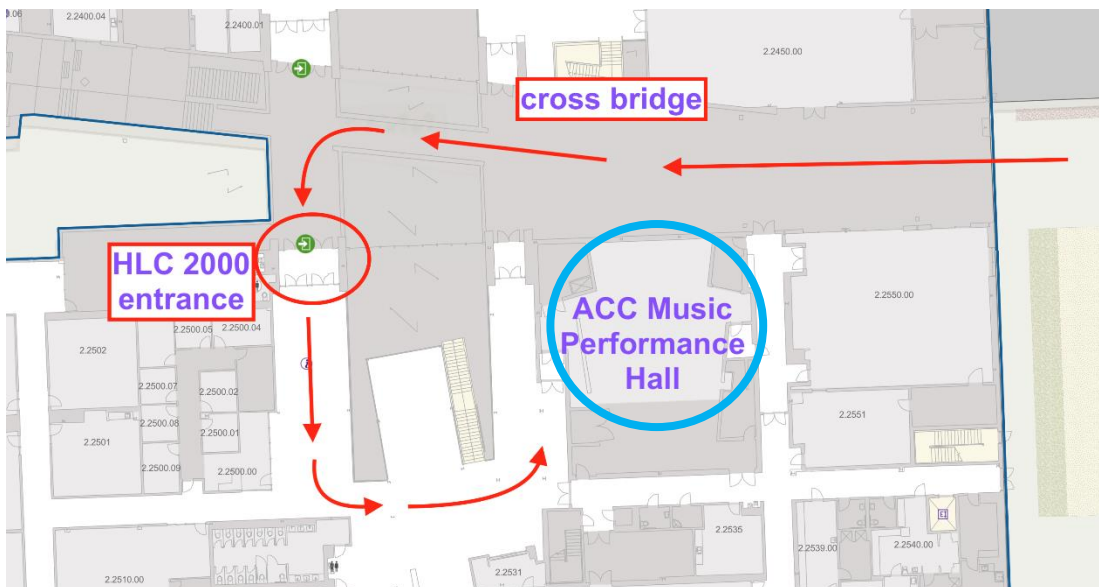

# ACC Highland Recital Hall Directions & Parking

for Sept. 11, 2024, Master Class event  
Presented in partnership with:

## ACC Highland Recital Hall Directions & Parking:

- ♪ ACC Highland Campus is located at:  
**6101 Highland Campus Dr, Austin, TX 78752**
- ♪ Park in the ACC Highland Garage South on WILHELMINA DELCO DR (see map below)
- ♪ On foot, exit garage at the NORTH entrance and proceed WEST toward the breezeway connecting Building 2000
- ♪ Cross the foot bridge and proceed to the public entrance doors on the LEFT
- ♪ Look for signs for Recital Hall / Performance Hall